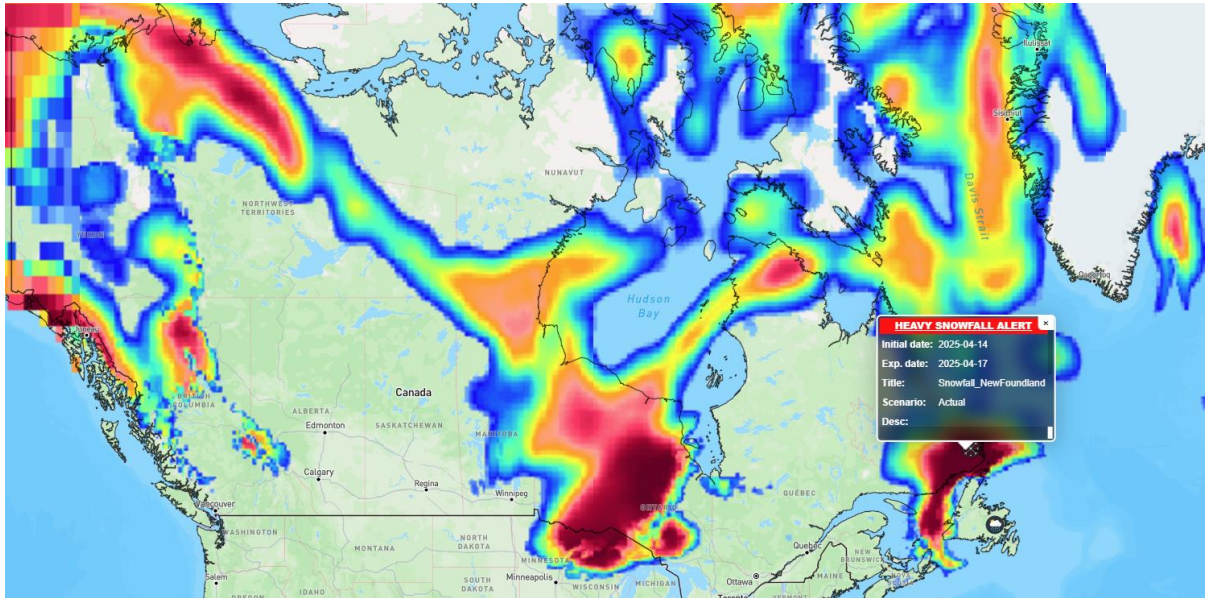

April 15, 2025

Global Alerts - West

Winter Storm Alert - Canada

Affected Areas

Northern Quebec, Labrador, Northwest Territories, parts of Nunavut

Duration

April 15th - 18th, 2025

Hazard Types

Snowfall Warning

Hazard Summary

Heavy snowfall is expected (usually more than 10–15 cm in 12–24 hours, depending on the region).