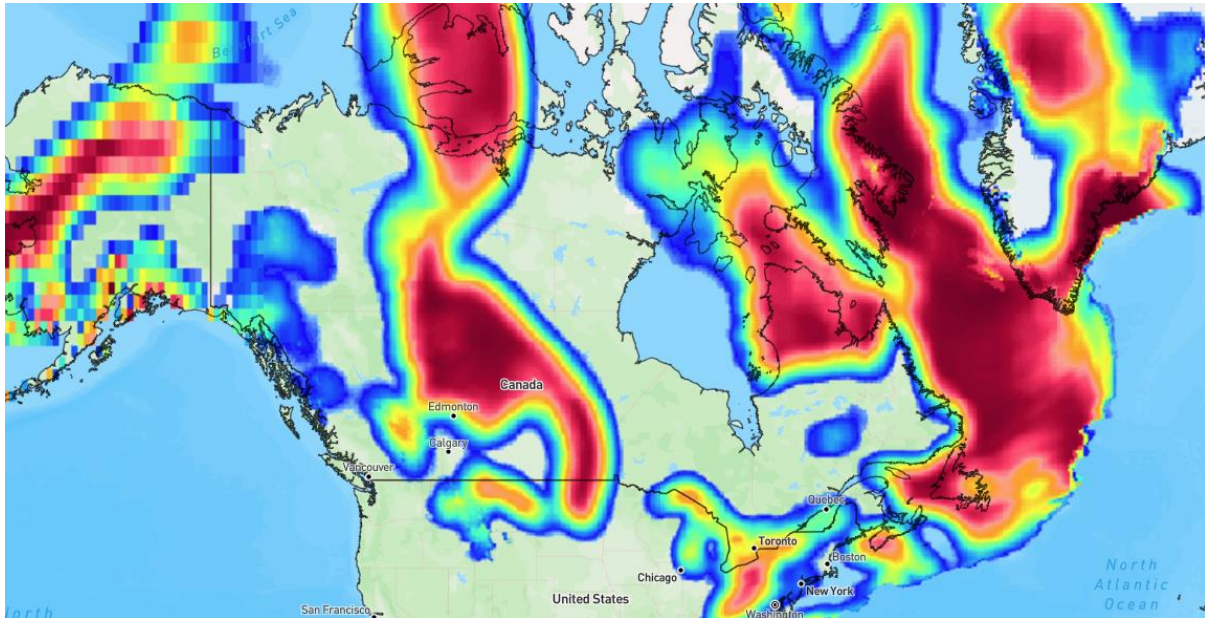

January 20th, 2025

Global Alerts – West Zone

Winter storm warning

Affected Areas

Manitoba, Ontario,

Duration

January 20-22, 2025

Hazard Types

Extreme cold puts everyone at risk.

Snowfall: In hilly and mountainous terrain.

Hazard Summary

Wind chill values between minus 45 and minus 50 are expected at times until Tuesday morning. Risks are greater for young children, older adults, people with chronic illnesses, people working or exercising outdoors, and those without proper shelter. Watch for cold related symptoms: shortness of breath, chest pain, muscle pain and weakness, numbness and colour change in fingers and toes. Cover up. Frostbite can develop within minutes on exposed skin, especially with wind chill. Keep emergency supplies in your vehicle such as extra blankets and jumper cables. If it's too cold for you to stay outside, it's too cold for your pet to stay outside. Extreme cold warnings are issued when very cold temperatures or wind chill creates an elevated risk to health such as frost bite and hypothermia.