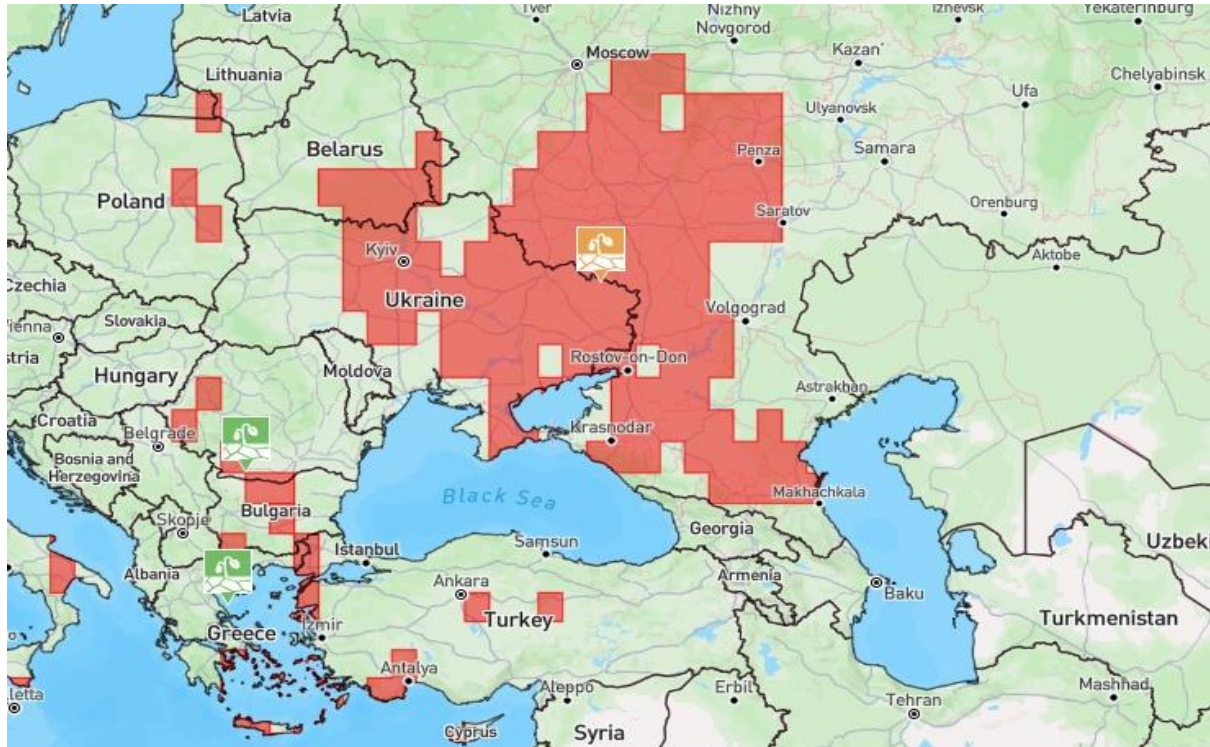

Drought in Moscow and Surrounding Areas

Countries: Russia (Moscow and surrounding areas)

Hazard Type: Drought

Intensity: Severe

Expected Time of Occurrence: Ongoing

Summary of Conditions:

Drought and heatwaves are significantly affecting Moscow and central Russia, including key agricultural regions such as Rostov, Krasnodar, and Tatarstan.