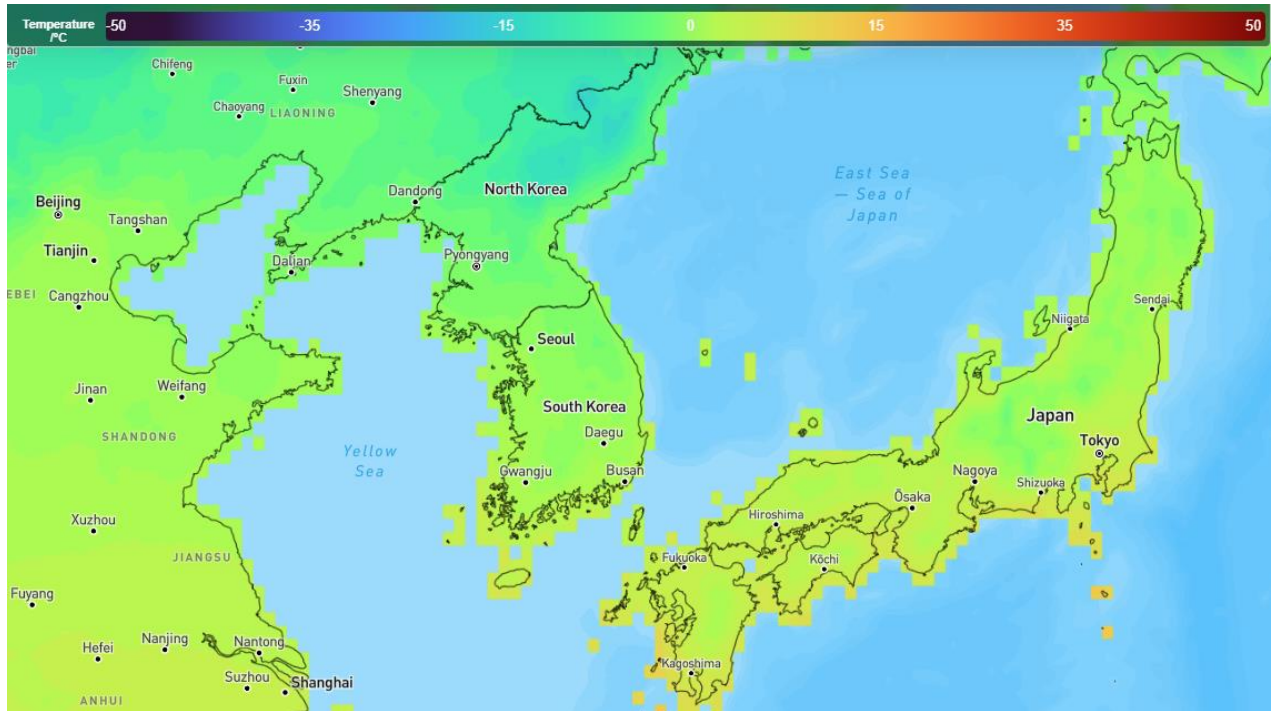

## Global Alerts - East Zone

### Cold wave - Korea

#### Affected Areas

Regions experiencing rapid temperature drops