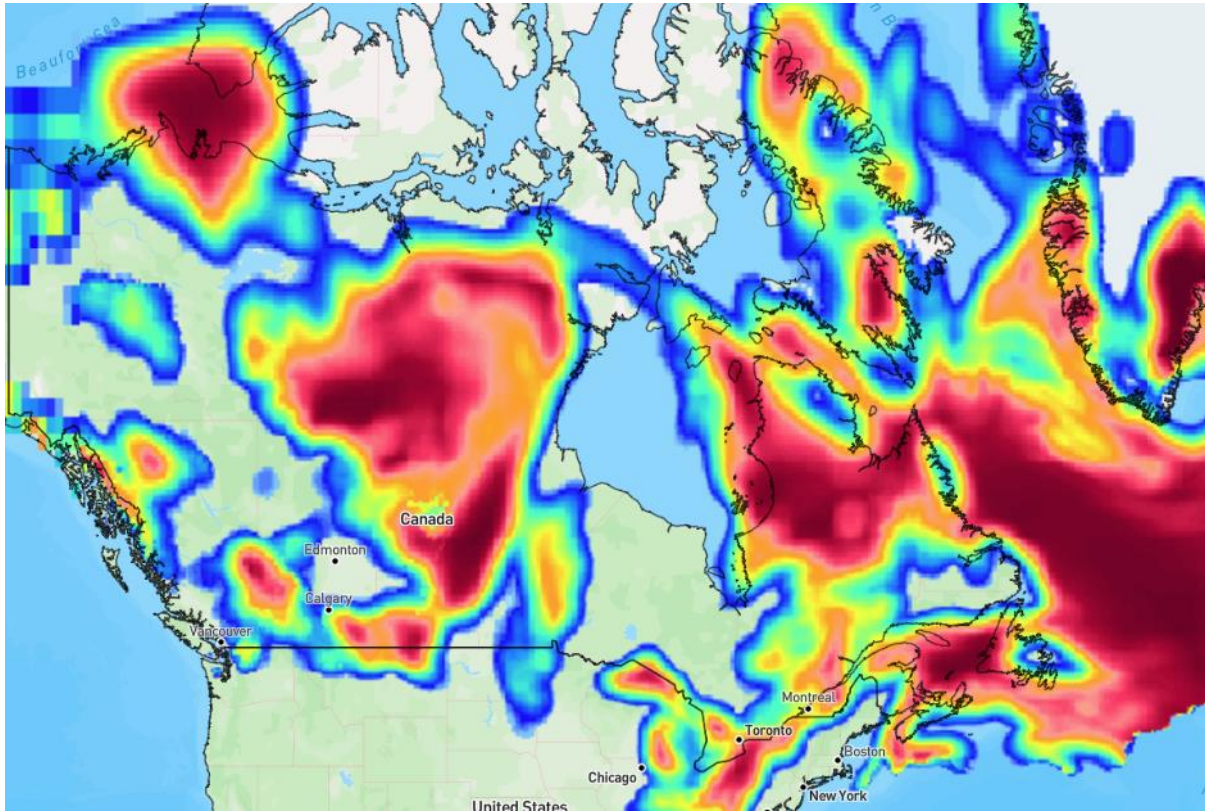

## Extreme Cold & Snowfall Warning

**Countries:** Canada

**Hazard Type:** Winter storm & Snowfall

**Intensity:** Moderate to Heavy

**Expected Time of Occurrence:** 25<sup>th</sup> – 27<sup>th</sup> January 2025

### Summary of Conditions:

A snowstorm is expected.

**Hazards:** Wind chill values near minus 40. When: This morning. Extreme cold puts everyone at risk. Watch for cold related symptoms: shortness of breath, chest pain, muscle pain and weakness, numbness and colour change in fingers and toes. Dress warmly. Dress in layers that you can remove if you get too warm. The outer layer should be wind resistant. Check on older family, friends and neighbours.