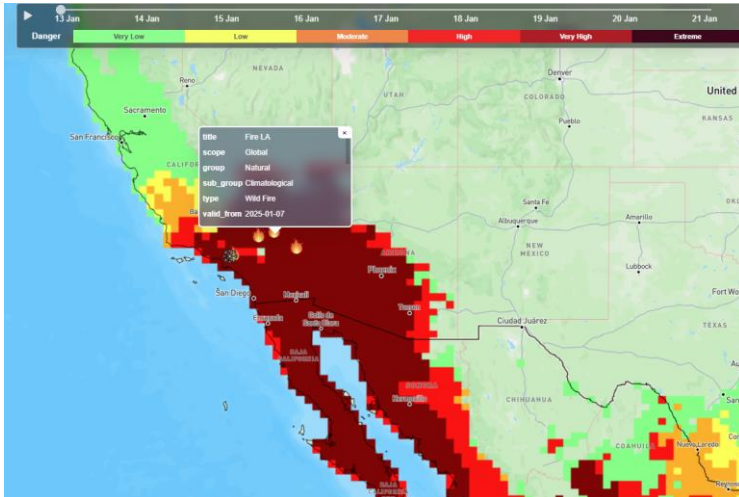

Government of Pakistan
National Disaster Management Authority
Prime Minister's Office Islamabad

Fire and Snow across the West

Countries: Los Angeles (United States)

Hazard Type: Snow & Fire

Intensity: Moderate to Heavy

Expected Time of Occurrence: 12 Jan - 15 Jan 2025

Summary of Conditions:

Residents are urged to stay vigilant as extreme weather grips the region. Rapidly spreading wildfires fueled by strong winds pose life-threatening risks in several areas. Simultaneously, heavy snowfall and blizzard conditions are creating hazardous travel and whiteout visibility in higher elevations. Immediate action may be necessary to ensure your safety. Follow evacuation orders and winter weather advisories as issued by local authorities."