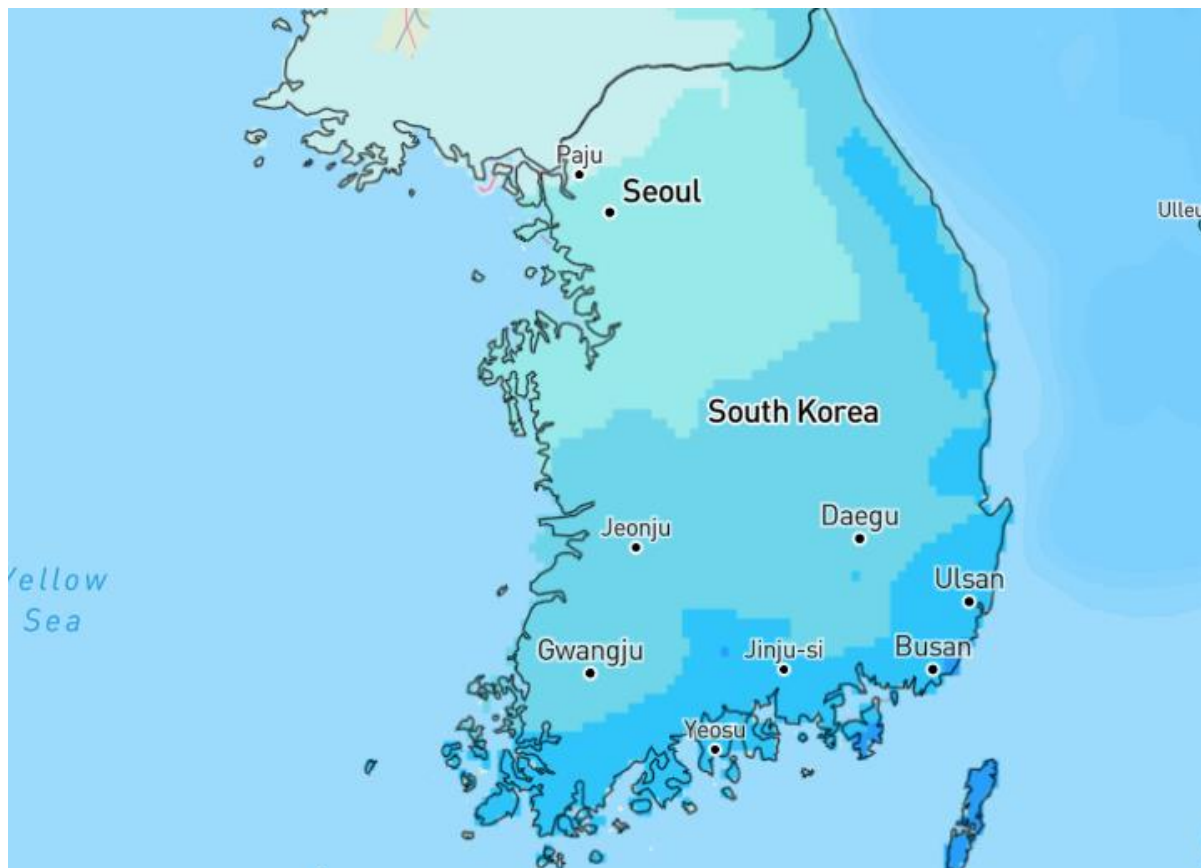

March 04, 2025

Global Alerts - East Zone

Snowfall and Cold – Korea

Affected Areas

Mountainous areas of northern Gangwon; Mountainous areas of southern Gangwon; Mountainous areas of central Gangwon

Duration

March 04-05, 2025

Hazard Types

Heavy Snowfall and Cold

Hazard Summary

Snowfall is expected to exceed 20cm in 24 hours. In mountain areas, snowfall may exceed 30cm in 24 hours.