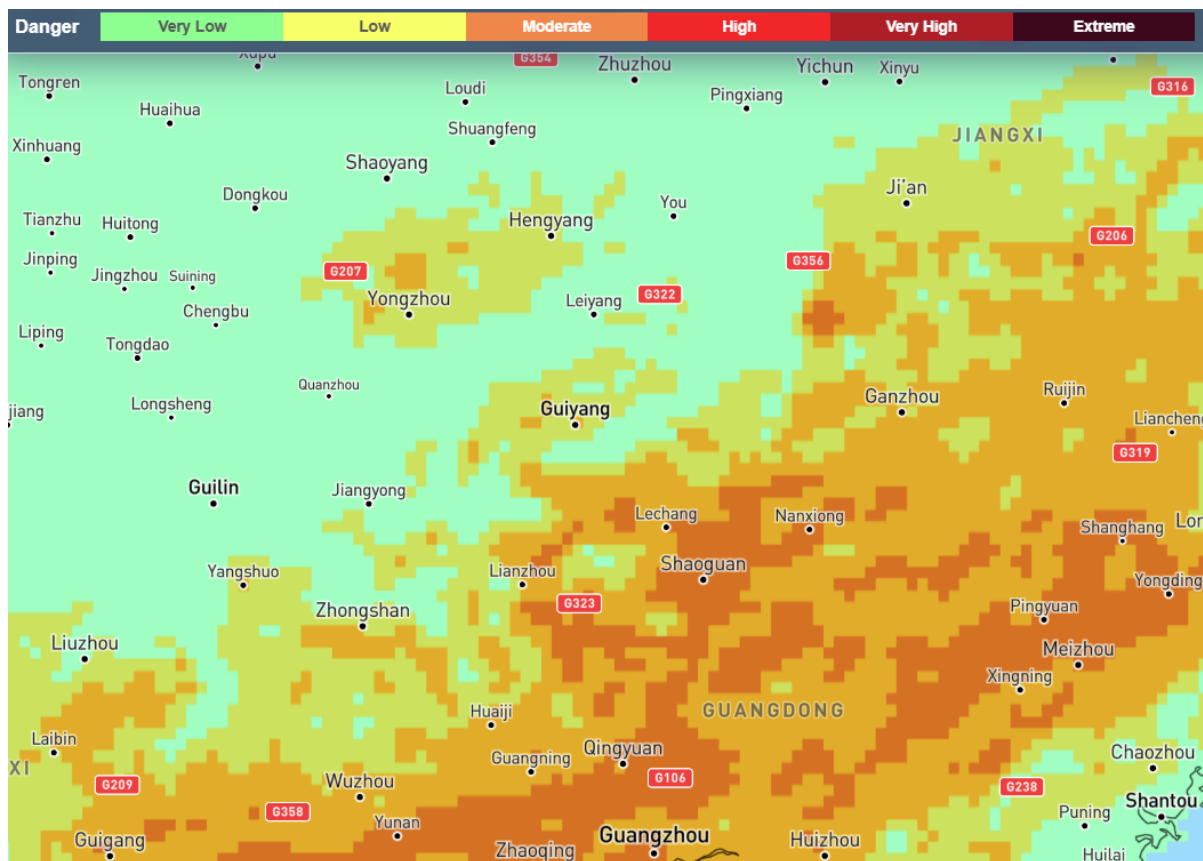

February 14, 2025

Global Alerts - East Zone

Forest Fire - China

Affected Areas

Yingde, China

Duration

February 14-15, 2025

Hazard Types

Forest fire

Hazard Summary

Forest fire is anticipated due to the persistently low precipitation and expected dry weather conditions in the coming days.