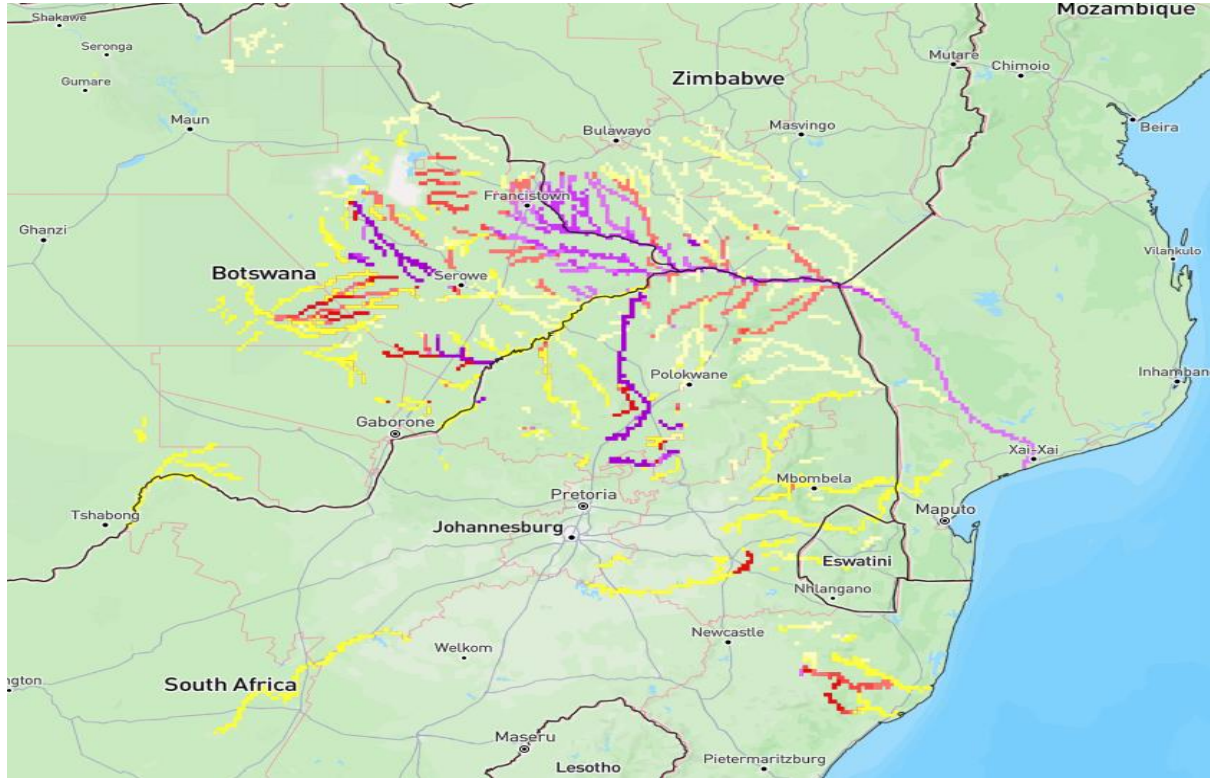

January 14, 2025

Heavy Rainfall and Flood Warning Zimbabwe, Botswana, South Africa

Affected Areas

Zimbabwe, Botswana, South Africa

Duration

January 14-15, 2025

Hazard Summary

Heavy rainfall and potential flooding in various parts of Zimbabwe, Botswana over the coming days. Persistent rainfall, with localized thunderstorms, is anticipated, especially in low-lying areas and river basins.