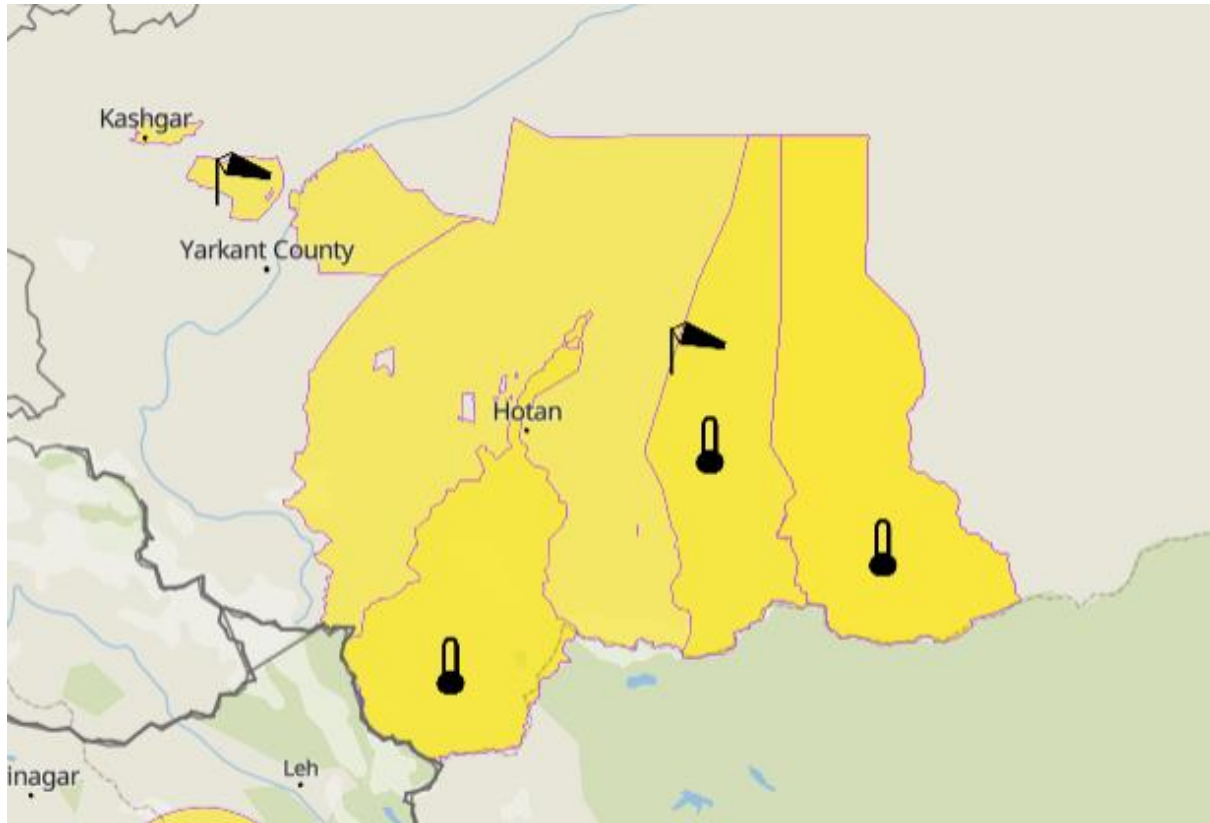

March 14, 2025

Global Alerts - East Zone

Cold and Icing- China

Affected Areas

Yutian County, China

Duration

March 14-16, 2025

Hazard Types

Cold and Icing

Hazard Summary

Snowfall has occurred in the southern mountainous areas of Yutian County, with ground temperatures below 0 °C, and there may be road icing that affects traffic.