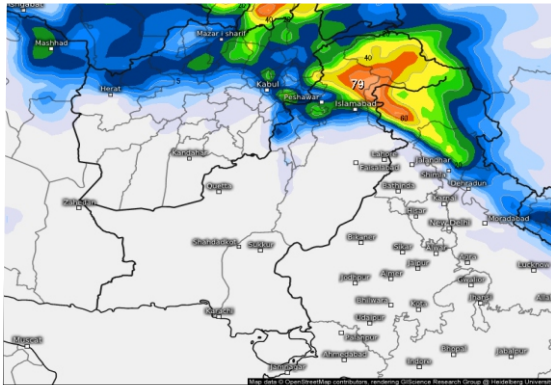

LANDSLIDE ADVISORY

16th Apr to 21st Apr, 2025

Forecast

 As heavy to moderate rain may persist for few days, localized landslides may occur in very high to moderate risk zones.

Accumulated total precipitation (mm) From Wsd 04/16/2025, 07:00pm CDT to Sat 04/19/2025, 07:00pm CDT

Exposed RDs of KKH

 Upper Kohistan (RD 220–240), Darel (RD 290), Diamir (around RD 360), Gilgit (RD 390), and Nagar (RD 455), along with nearby areas.