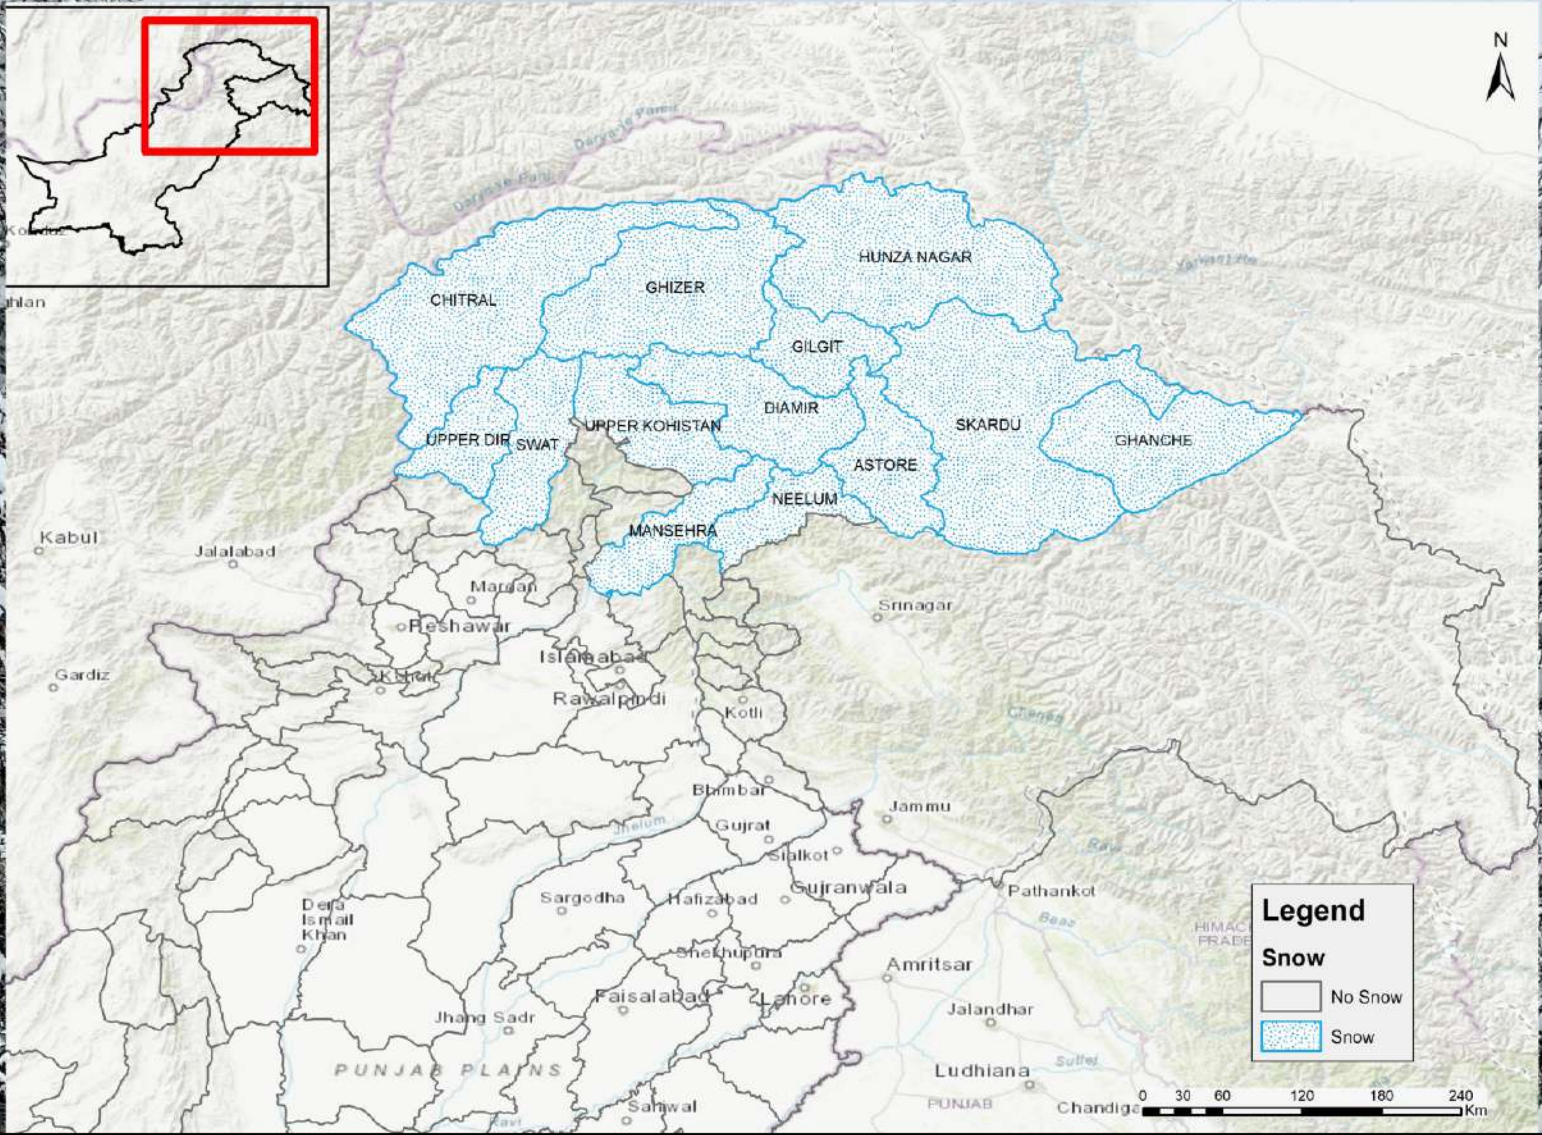

SNOWFALL ADVISORY

Nov 9-15, 2024

National Emergencies Operation Center

SNOWFALL ADVISORY

- Cloudy weather with isolated light snowfall is anticipated in the **northern areas** of the country from **Nov 9-15, 2024**.
- The hilly areas of **Gilgit-Baltistan (GB)**, **Khyber Pakhtunkhwa (KP)**, and **Azad Jammu & Kashmir (AJK)** including Murree, Galliyat, Chitral, Swat, Dir, Batagram, Kohistan, and Pothohar region are likely to experience mainly cloudy weather with isolated snowfall.

Potential Impacts

- Travel disruptions and access to services due to snow or landslides.
- Cold and wet weather could lead to health issues like flu or hypothermia.
- Power outages may occur.

Precautions