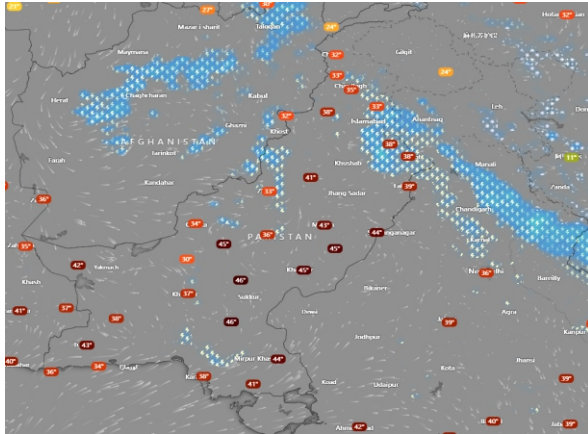

LANDSLIDE ADVISORY

30th Apr to 06th May, 2025

Forecast

 As heavy to moderate rain may persist for few days, localized landslides may occur in very high to moderate risk zones.

Exposed RDs of KKH

 Kolai Palas (RD 180), Upper Kohistan (RD 220–240), Darel (RD 290), Diamir (around RD 360), Gilgit (RD 390), and Nagar (RD 455), along with nearby areas.