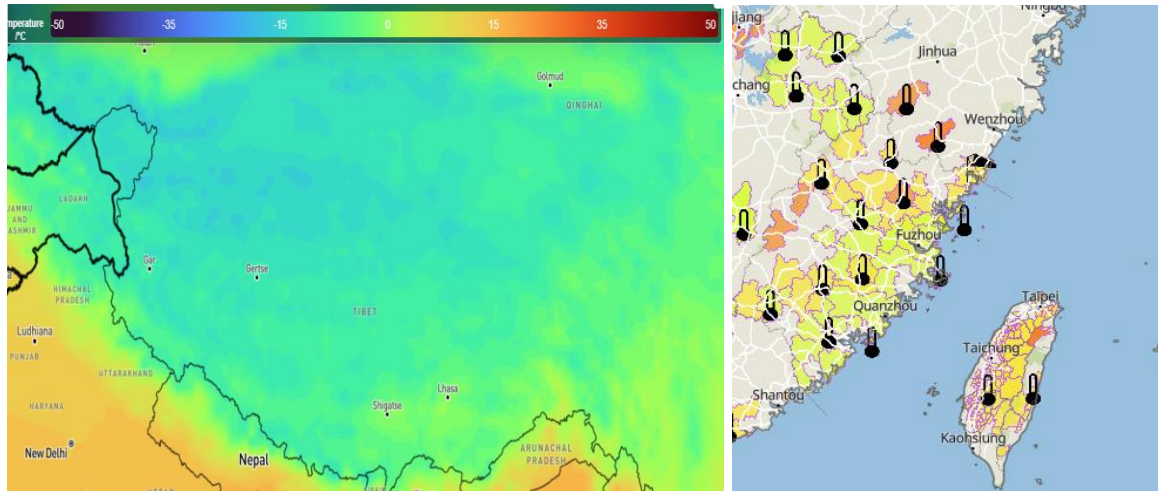

January 17th, 2025

Global Alerts - East Zone

Cold Wave and Frost – China and Taiwan

Affected Areas

China: Pulan County, Xizang,

Taiwan: Chating Town, Fenglingtou Town, Hucun Township, Huating Town, Huatanshan Town, Huangshaling Township, Huanggu Town **Duration**

January 17-18, 2025

Hazard Types

Cold Wave, Frost, and Snow: Health and travel hazards are anticipated due to a rapid temperature drop.

Hazard Summary

The morning minimum temperature is predicted to drop by more than 10°C compared to the previous day, falling below 3°C, and is 3°C lower than the climatological normal.

The morning minimum temperature is expected to be -12°C or lower for more than 2 days.