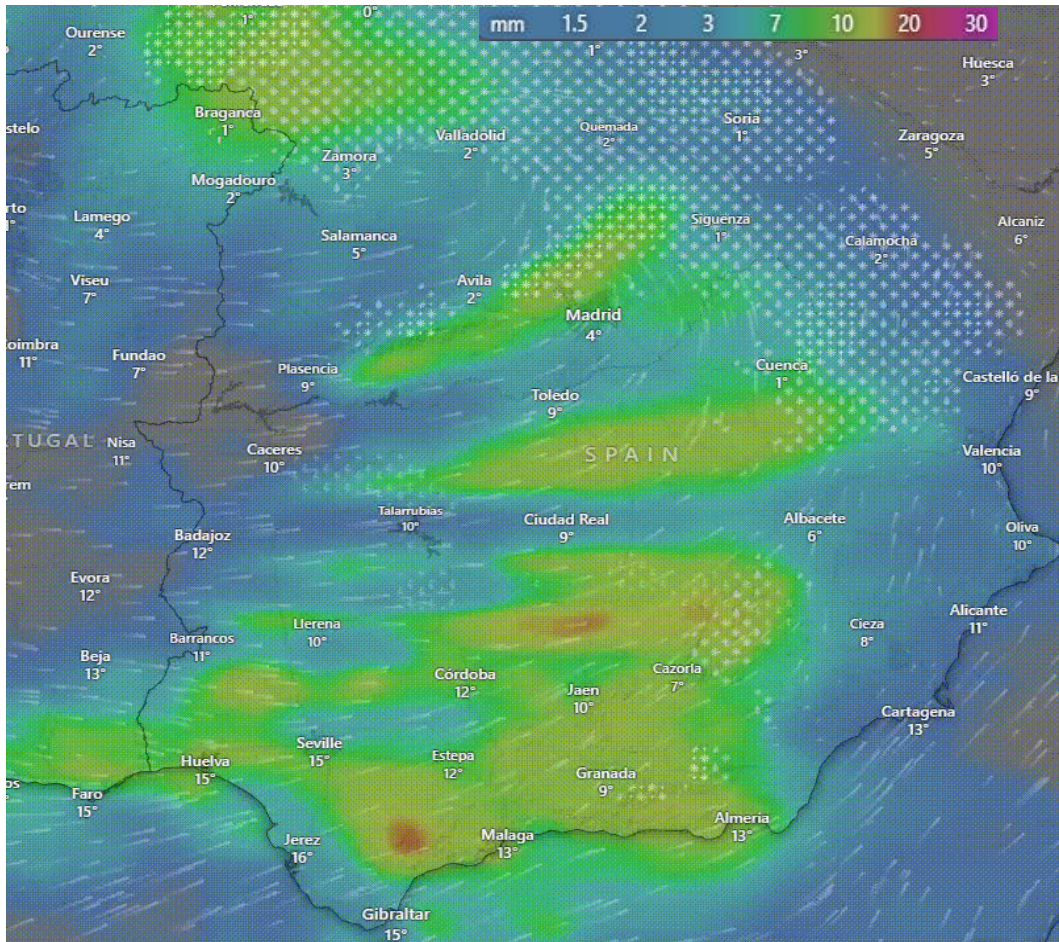

### Rain and Snowfall across Spain

#### Affected Areas

Madrid, Castilla-La Mancha, Castilla y León, Extremadura, Andalusia, Valencia.

#### Hazard Summary

Unsettled weather is affecting large parts of central, western, and southern Spain, including Madrid, Castilla-La Mancha, Extremadura, and Andalusia. Periods of strong winds and precipitation are creating variable conditions, with locally stronger impacts in southern and eastern areas such as Valencia. These conditions may cause minor disruptions to travel and outdoor activities.