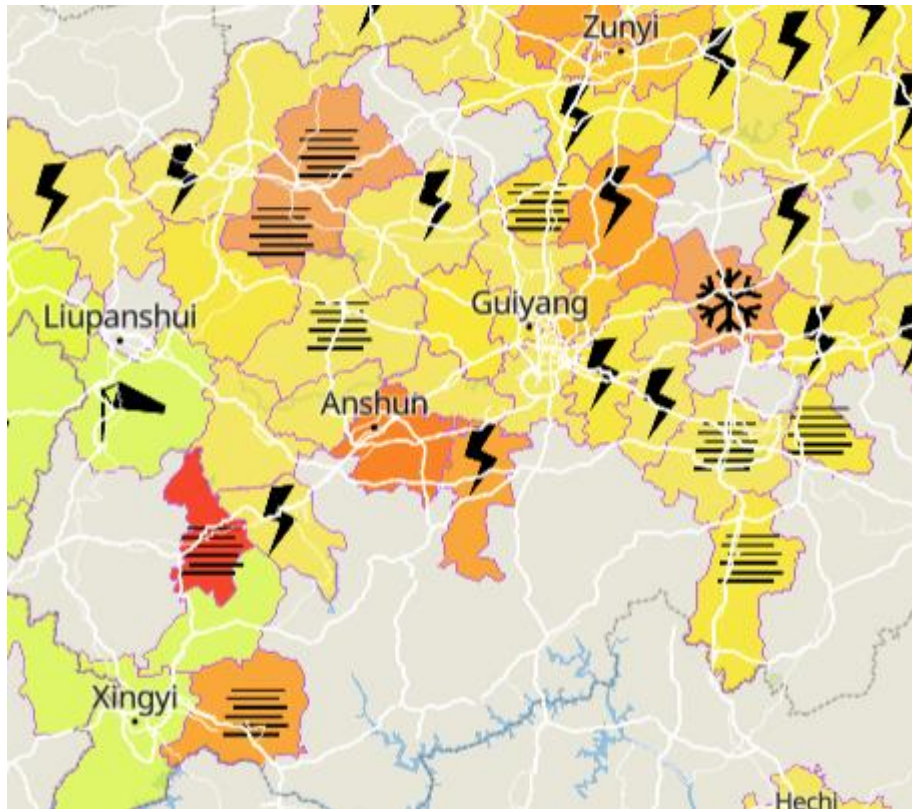

March 14, 2025

Global Alerts - East Zone

Heavy Fog – China

Affected Areas

Qinglong County

Duration

March 14-18, 2025

Hazard Types

Heavy Fog

Hazard Summary

Heavy fog with visibility less than 50 meters has appeared at high altitudes in the central and southern towns of China, and it is expected to continue in the future.